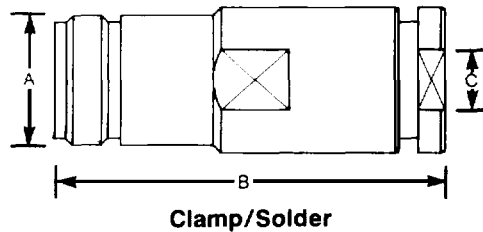

Straight Jacks

Ordering Information

RG/U Cable	Order Number	Termination Style Body/Contact	Dimensions						Features	Dielectric Materials
			A	B	C	D	E	F		
8.213	*73265-5003	Clamp/Solder	7/8-24 UNEF	1.83 46,5	.440 11,2					Teflon
59.62	73266-5003	Clamp/Solder	7/8-24 UNEF	1.83 46,5	.251 6,40					Teflon

- U.S. Standard Products are individually packaged and are available through Molex franchised Distributors.
- European Standard Products are individually packaged.
- —Contact plating designations: *****1 = Silver Contact
  *****3 = Gold Contact