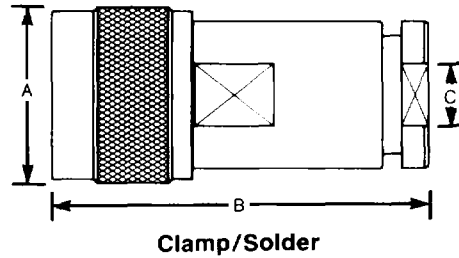

### Ordering Information

RG/U Cable	Order Number	Termination Style Body/Contact	Dimensions						Features	Dielectric Materials
			A	B	C	D	E	F		
59.62	*73255-5003	Clamp/Solder	.826 21,0	1.77 45,0	.251 6,40					Teflon
8.213	**73256-5003	Clamp/Solder	.826 21,0	1.77 45,0	.440 11,2					Teflon
58.141	73257-5003	Clamp/Solder	.826 21,0	1.77 45,0	.208 5,30					Teflon