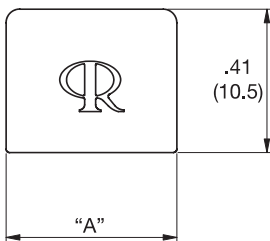

Markets

- Telecommunications
- Fiber to the home
- Consumer Electronics

Other Related Richco Product Solutions

CP-USB-A

BPE-RJ45

BPE-LC

BPE-SC

Material: Silicone Rubber, RMS-383; Color: Black		
Standard Pack: 1,000 per bag		
Part No.	"A"	To Accommodate
CP-RJ11	.41 (10.5)	RJ11 Connector
CP-RJ45	.49 (12.5)	RJ45 Connector