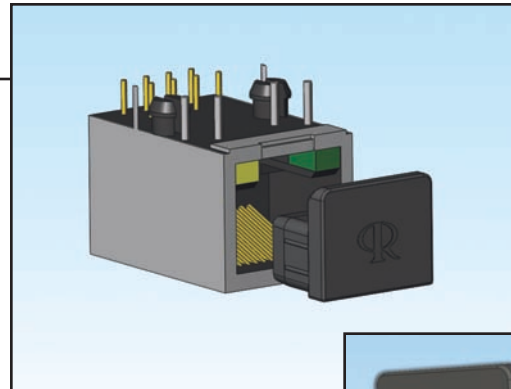

Introducing the *CP-RJ* RJ45/RJ11 Connector Plug

Features and Benefits

- Plug developed for industry standard RJ45 and RJ11 Connectors
- No stress applied to the connectors internal components upon entry
- Release tab for operation in confined spaces

Markets

- Telecommunications
- Fiber to the home
- Consumer Electronics

Other Related Richco Product Solutions

CP-USB-A

BPE-RJ45

BPE-LC

BPE-SC

Material: Silicone Rubber, RMS-383; Color: Black		
Standard Pack: 1,000 per bag		
Part No.	"A"	To Accommodate
CP-RJ11	.41 (10.5)	RJ11 Connector
CP-RJ45	.49 (12.5)	RJ45 Connector