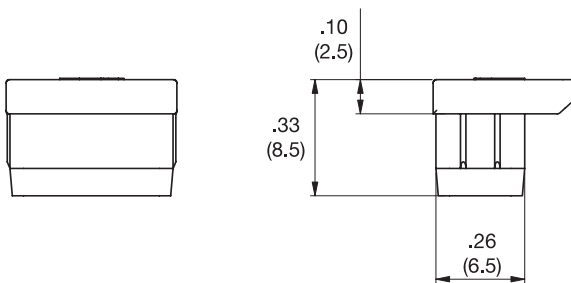

Markets

- Telecommunications
- Fiber to the home
- Consumer Electronics

Other Related Richco Product Solutions

CP-USB-A

BPE-RJ45

BPE-LC

BPE-SC

Material: Silicone Rubber, RMS-383; Color: Black		
Standard Pack: 1,000 per bag		
Part No.	"A"	To Accommodate
CP-RJ11	.41 (10.5)	RJ11 Connector
CP-RJ45	.49 (12.5)	RJ45 Connector