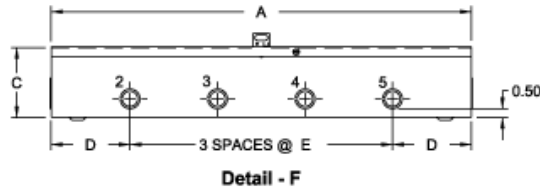

NOTE: KNOCKOUTS TYPICAL ON OPPOSITE SIDES

Top View

Detail - F