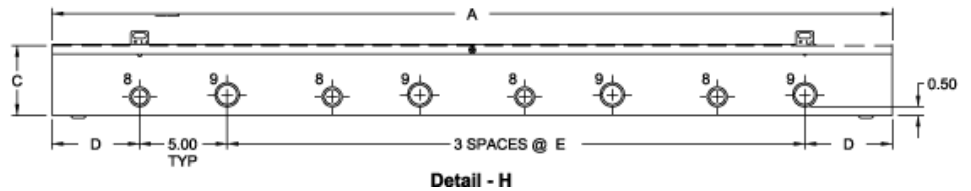

Detail - G

Detail - H

3 Wire	Part Number		CU/AL Amps	Dimensions			Ship Wt. lbs
	4 Wire	Less Blocks		H	W	D	
CST273	CST274	-	70/70	24.00	6.00	4.00	12
CST373	CST374	-	70/70	36.00	6.00	4.00	17
CST473	CST474	-	70/70	48.00	6.00	4.00	21
CST2103	CST2104	CST2100	125/120	24.00	6.00	4.00	12
CST3103	CST3104	CST3100	125/120	36.00	6.00	4.00	17
CST4103	CST4104	CST4100	125/120	48.00	6.00	4.00	21
CST6103*	CST6104*	CST6100*	125/120	72.00	8.00	5.00	39
CST2203*	-	CST2200*	225/225	24.00	8.00	5.00	16
CST3203*	CST3204*	CST3200*	225/225	36.00	8.00	5.00	22
CST4203*	CST4204*	CST4200*	225/225	48.00	8.00	5.00	27
CST5203*	CST5204*	CST5200*	225/225	60.00	8.00	5.00	33
CST6203*	CST6204*	-	225/225	72.00	8.00	5.00	39
CST3403*	-	CST3400*	400/340	36.00	10.00	6.00	35
CST4403*	CST4404*	CST4400*	400/340	48.00	10.00	6.00	45
CST5403*	CST5404*	CST5400*	400/340	60.00	10.00	6.00	58
CST6403*	CST6404*	CST6400*	400/340	72.00	10.00	6.00	62
CST4603*	CST4604*	-	600/574	48.00	10.00	6.00	45
CST5603*	CST5604*	-	600/574	60.00	10.00	6.00	58
CST6603*	CST6604*	-	600/574	72.00	10.00	6.00	62

* 14 gauge steel