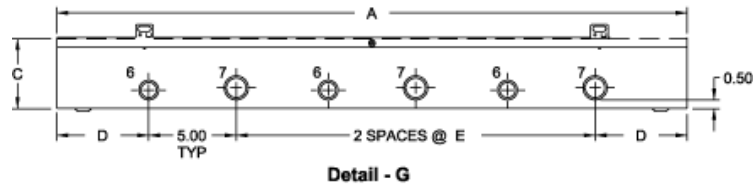

NOTE: KNOCKOUTS TYPICAL ON OPPOSITE SIDES

Detail - G

3 Wire	Part Number		CU/AL Amps	Dimensions			Ship Wt. lbs
	4 Wire	Less Blocks		H	W	D	
CST273	CST274	-	70/70	24.00	6.00	4.00	12
CST373	CST374	-	70/70	36.00	6.00	4.00	17
CST473	CST474	-	70/70	48.00	6.00	4.00	21
CST2103	CST2104	CST2100	125/120	24.00	6.00	4.00	12
CST3103	CST3104	CST3100	125/120	36.00	6.00	4.00	17
CST4103	CST4104	CST4100	125/120	48.00	6.00	4.00	21
CST6103*	CST6104*	CST6100*	125/120	72.00	8.00	5.00	39
CST2203*	-	CST2200*	225/225	24.00	8.00	5.00	16
CST3203*	CST3204*	CST3200*	225/225	36.00	8.00	5.00	22
CST4203*	CST4204*	CST4200*	225/225	48.00	8.00	5.00	27
CST5203*	CST5204*	CST5200*	225/225	60.00	8.00	5.00	33
CST6203*	CST6204*	-	225/225	72.00	8.00	5.00	39
CST3403*	-	CST3400*	400/340	36.00	10.00	6.00	35
CST4403*	CST4404*	CST4400*	400/340	48.00	10.00	6.00	45
CST5403*	CST5404*	CST5400*	400/340	60.00	10.00	6.00	58
CST6403*	CST6404*	CST6400*	400/340	72.00	10.00	6.00	62
CST4603*	CST4604*	-	600/574	48.00	10.00	6.00	45
CST5603*	CST5604*	-	600/574	60.00	10.00	6.00	58
CST6603*	CST6604*	-	600/574	72.00	10.00	6.00	62

* 14 gauge steel